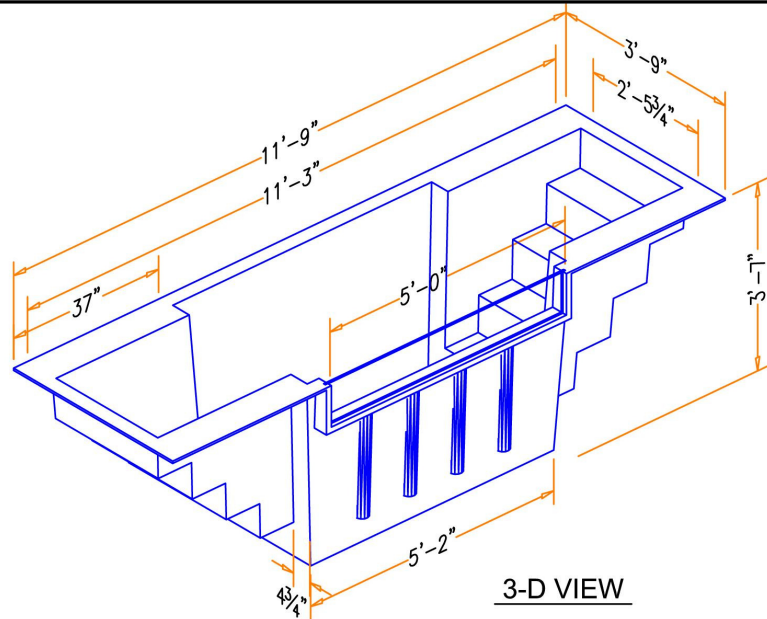

ChurchOutlet.com

Model 9-A

Baptistry Info.

Width: 3'-9"
Length: 11'-9"
Depth: 3'-6" Inside
Water Capacity: 450 gal.
Unit Weight: 290 lb. Dry
Recommended Heater:
PBH 5.5 kw / EZ 750 Fill
Available In Blue, White or Bone

Window is Optional

Note:

All interior corners are rounded for safety.

Drains can be Located in Either of the Four Corners