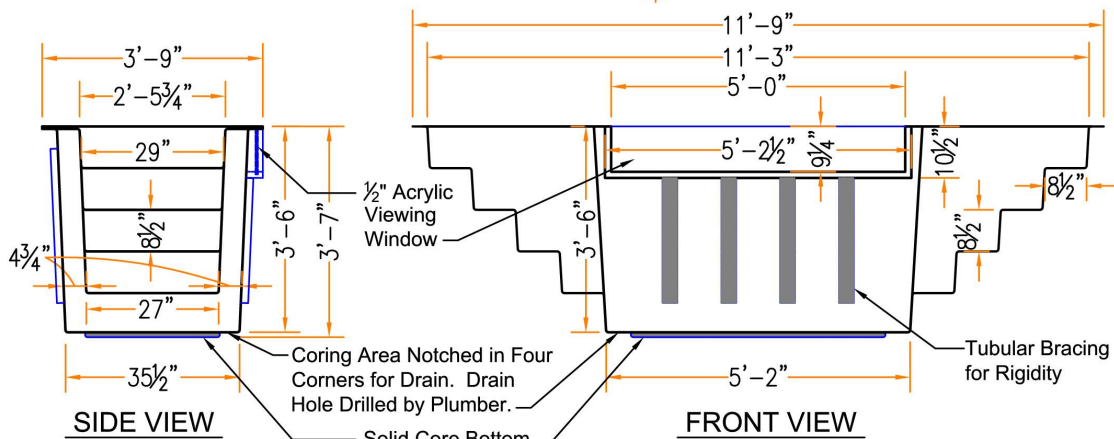

### Baptistry Info.

Width: 3'-9"  
 Length: 11'-9"  
 Depth: 3'-6" Inside  
 Water Capacity: 450 gal.  
 Unit Weight: 290 lb. Dry  
 Recommended Heater:  
 PBH 5.5 kw / EZ 750 Fill  
 Available In Blue, White or Bone

### Note:

All interior corners are rounded for safety.

Drains can be Located in Either of the Four Corners

Drawings are property of Fiberglass Unlimited, Inc.; Dimensions may change slightly to accommodate manufacturing.