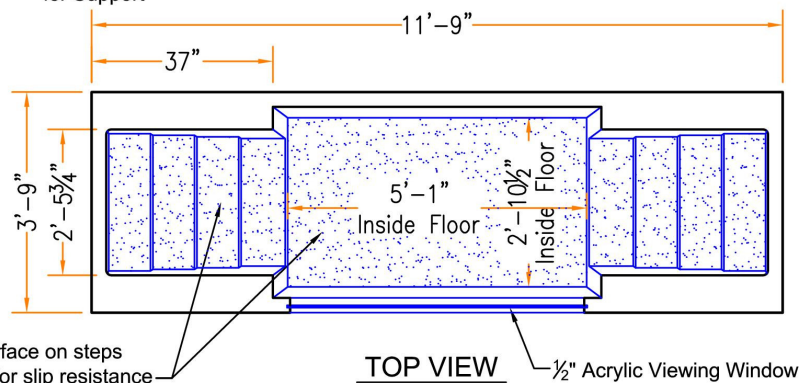

### Baptistry Info.

Width: 3'-9"  
 Length: 11'-9"  
 Depth: 3'-6" Inside  
 Water Capacity: 450 gal.  
 Unit Weight: 290 lb. Dry  
 Recommended Heater:  
 PBH 5.5 kw / EZ 750 Fill  
 Available In Blue, White or Bone

\*\*\*Window is Optional\*\*\*

### Note:

All interior corners are rounded for safety.

Drains can be Located in Either of the Four Corners

Drawings are property of Fiberglass Unlimited, Inc.; Dimensions may change slightly to accommodate manufacturing.