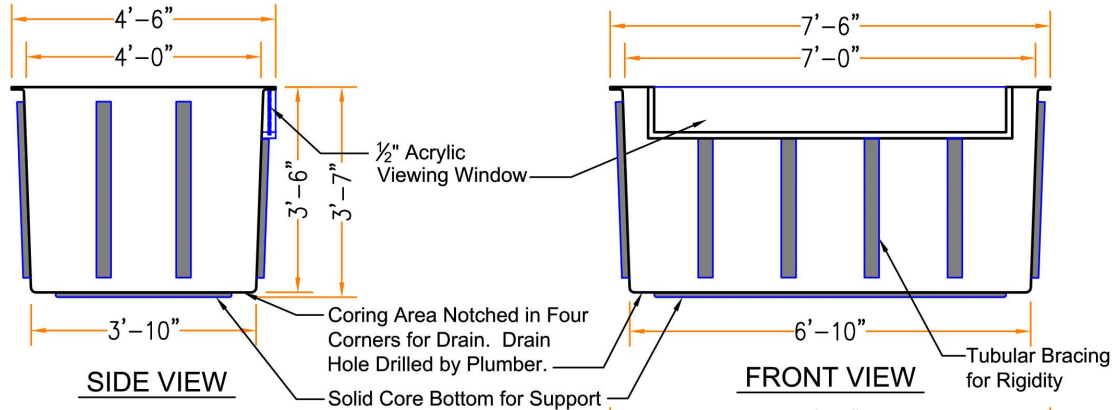

ChurchOutlet.com

Model 7-A

Baptistry Info.

Width: 4'-6"
 Length: 7'-6"
 Depth: 3'-6" inside
 Water Capacity: 675 gal.
 Unit Weight: 310 lb. Dry
 Recommended Heater:
 PBH 5.5 kw / EZ Fill 750 / Drain & overflow

Available In Blue, White or Bone

Window is Optional

Note:

All interior corners are rounded for safety.

Drains can be Located in Either of the Four Corners

Drawings are property of Fiberglass Unlimited, Inc.; Dimensions may change slightly to accommodate manufacturing.