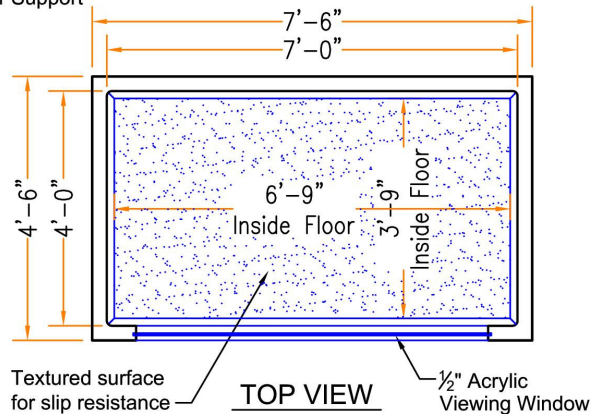

ChurchOutlet.com

Model 7-A

Baptistry Info.

Width: 4'-6"
 Length: 7'-6"
 Depth: 3'-6" inside
 Water Capacity: 675 gal.
 Unit Weight: 310 lb. Dry
 Recommended Heater:
 PBH 5.5 kw / EZ Fill 750 / Drain & overflow

Available In Blue, White or Bone

Window is Optional

Note:

All interior corners are rounded for safety.

Drains can be Located in Either of the Four Corners

Drawings are property of Fiberglass Unlimited, Inc.; Dimensions may change slightly to accommodate manufacturing.