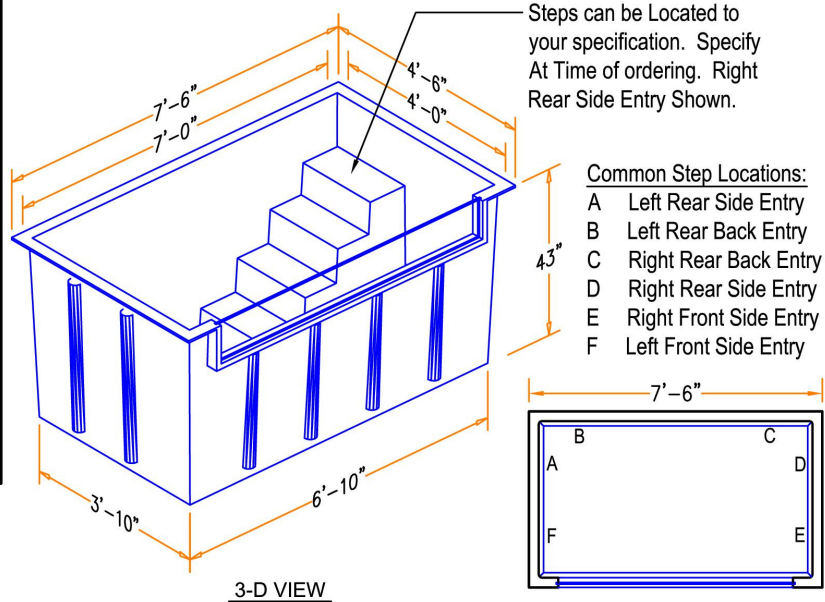

ChurchOutlet.com

Model 7-A

Baptistry Info.

Width: 4'-6"
 Length: 7'-6"
 Depth: 3'-6" inside
 Water Capacity: 675 gal.
 Unit Weight: 310 lb. Dry
 Recommended Heater:
 PBH 5.5 kw / EZ Fill 750 / Drain & overflow

Available In Blue, White or Bone

Window is Optional

Note:

All interior corners are rounded for safety.

Drains can be Located in Either of the Four Corners

Drawings are property of Fiberglass Unlimited, Inc.; Dimensions may change slightly to accommodate manufacturing.