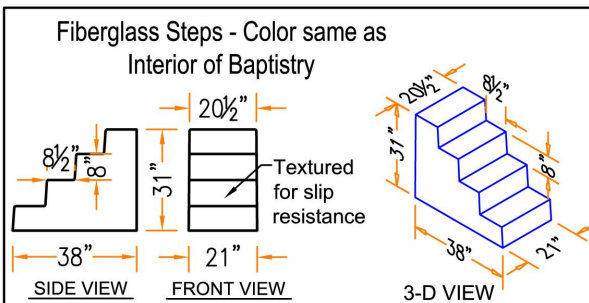

ChurchOutlet.com

Model 7-A

Baptistry Info.

Width: 4'-6"
 Length: 7'-6"
 Depth: 3'-6" inside
 Water Capacity: 675 gal.
 Unit Weight: 310 lb. Dry
 Recommended Heater:
 PBH 5.5 kw / EZ Fill 750 / Drain & overflow

Available In Blue, White or Bone

Window is Optional

Note:

All interior corners are rounded for safety.

Drains can be Located in Either of the Four Corners

Drawings are property of Fiberglass Unlimited, Inc.; Dimensions may change slightly to accommodate manufacturing.