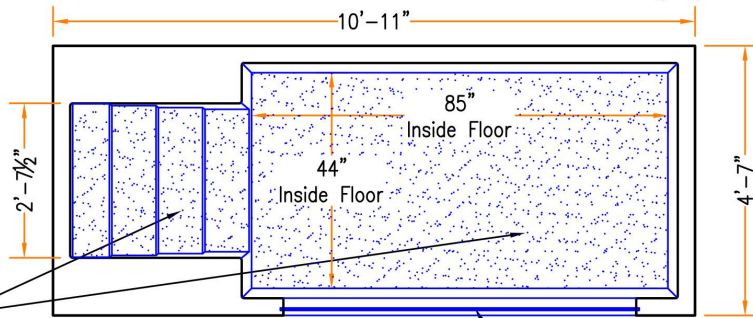

ChurchOutlet.com

Model 12-B-L

Baptistry Info.

Width: 4'-7"
 Length: 10'-11"
 Depth: 42"
 Water Capacity: 670 gal.
 Unit Weight: 310 lb. Dry
 Recommended Heater:
 PBH 10 kw / 750 EZ fill
 Available In Blue, White or Bone

Window is Optional

Note:

All interior corners are rounded for safety.

Viewing Window -
Left Entry

3-D VIEW

SIDE VIEW

FRONT VIEW

1/2" Acrylic Viewing Window
 Solid Core Bottom for Support
 Coring Area Notched in Four Corners for Drain. Drain Hole Drilled by Plumber.

1/2" Acrylic Viewing Window
 Tubular Bracing for Rigidity

Drains can be Located in Either of the Four Corners

Textured surface on steps and bottom for slip resistance

TOP VIEW

Drawings are property of Fiberglass Unlimited, Inc.; Dimensions may change slightly to accommodate manufacturing.