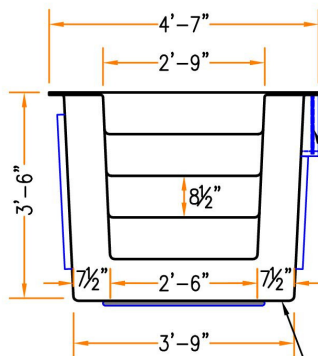

ChurchOutlet.com

Model 12-B-L

Baptistry Info.

Width: 4'-7"
 Length: 10'-11"
 Depth: 42"
 Water Capacity: 670 gal.
 Unit Weight: 310 lb. Dry
 Recommended Heater:
 PBH 10 kw / 750 EZ fill
 Available In Blue, White or Bone

Window is Optional

Note:

All interior corners are rounded for safety.

Viewing Window -
Left Entry

3-D VIEW

SIDE VIEW

FRONT VIEW

1/2" Acrylic Viewing Window
 Solid Core Bottom for Support
 Coring Area Notched in Four Corners for Drain. Drain Hole Drilled by Plumber.

1/2" Acrylic Viewing Window
 Tubular Bracing for Rigidity

Drains can be Located in Either of the Four Corners

Textured surface on steps and bottom for slip resistance

TOP VIEW

Drawings are property of Fiberglass Unlimited, Inc.; Dimensions may change slightly to accommodate manufacturing.