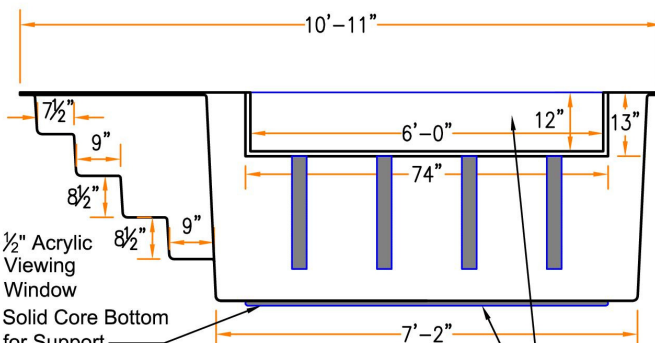

ChurchOutlet.com

Model 12-B-L

Baptistry Info.

Width: 4'-7"
 Length: 10'-11"
 Depth: 42"
 Water Capacity: 670 gal.
 Unit Weight: 310 lb. Dry
 Recommended Heater:
 PBH 10 kw / 750 EZ fill
 Available In Blue, White or Bone

Window is Optional

Note:

All interior corners are rounded for safety.

Viewing Window -
Left Entry

3-D VIEW

SIDE VIEW

FRONT VIEW

1/2" Acrylic Viewing Window
 Solid Core Bottom for Support
 Coring Area Notched in Four Corners for Drain. Drain Hole Drilled by Plumber.

1/2" Acrylic Viewing Window
 Tubular Bracing for Rigidity

Drains can be Located in Either of the Four Corners

Textured surface on steps and bottom for slip resistance

TOP VIEW

Drawings are property of Fiberglass Unlimited, Inc.; Dimensions may change slightly to accommodate manufacturing.