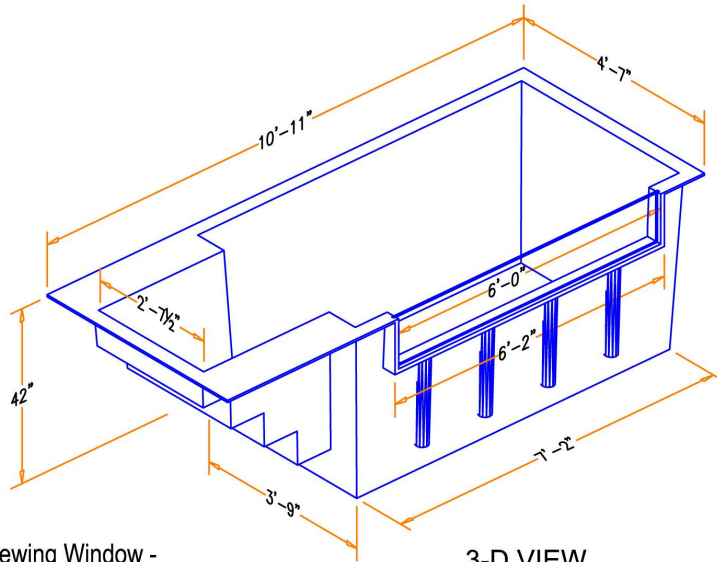

ChurchOutlet.com

Model 12-B-L

Baptistry Info.

Width: 4'-7"
 Length: 10'-11"
 Depth: 42"
 Water Capacity: 670 gal.
 Unit Weight: 310 lb. Dry
 Recommended Heater:
 PBH 10 kw / 750 EZ fill
 Available In Blue, White or Bone

Window is Optional

Note:

All interior corners are rounded for safety.

Viewing Window -
Left Entry

3-D VIEW

SIDE VIEW

FRONT VIEW

1/2" Acrylic Viewing Window
 Solid Core Bottom for Support
 Coring Area Notched in Four Corners for Drain. Drain Hole Drilled by Plumber.

1/2" Acrylic Viewing Window
 Tubular Bracing for Rigidity

Drains can be Located in Either of the Four Corners

Textured surface on steps and bottom for slip resistance

TOP VIEW

Drawings are property of Fiberglass Unlimited, Inc.; Dimensions may change slightly to accommodate manufacturing.