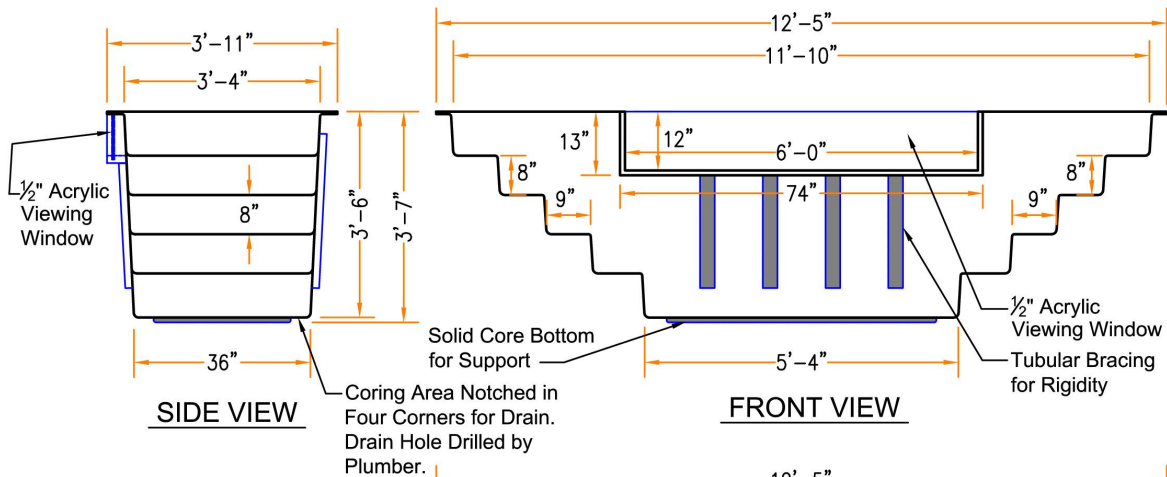

ChurchOutlet.com

Model 11-A

Baptistry Info.

Width: 3'-11"
 Length: 12'-5"
 Depth: 43"
 Water Capacity: 550 gal.
 Unit Weight: 280 lb. Dry
 Recommended Heater:
 PBH 10 kw / 750 EZ fill
 Available In Blue, White or Bone

Window is Optional

Note:

All interior corners are rounded for safety.

Drains can be Located in Either of the Four Corners

Drawings are property of Fiberglass Unlimited, Inc.; Dimensions may change slightly to accommodate manufacturing.