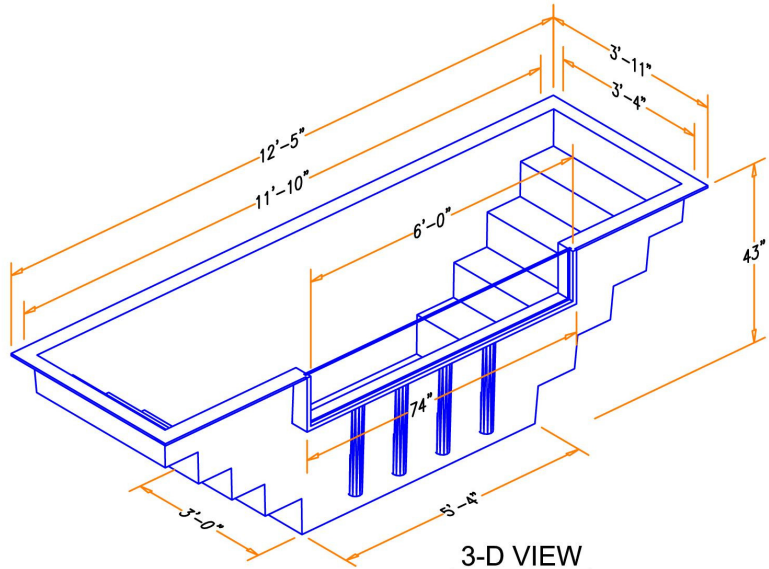

ChurchOutlet.com

Model 11-A

Baptistry Info.

Width: 3'-11"
 Length: 12'-5"
 Depth: 43"
 Water Capacity: 550 gal.
 Unit Weight: 280 lb. Dry
 Recommended Heater:
 PBH 10 kw / 750 EZ fill
 Available In Blue, White or Bone

Window is Optional

Note:

All interior corners are rounded for safety.

Drains can be Located in Either of the Four Corners

Drawings are property of Fiberglass Unlimited, Inc.; Dimensions may change slightly to accommodate manufacturing.