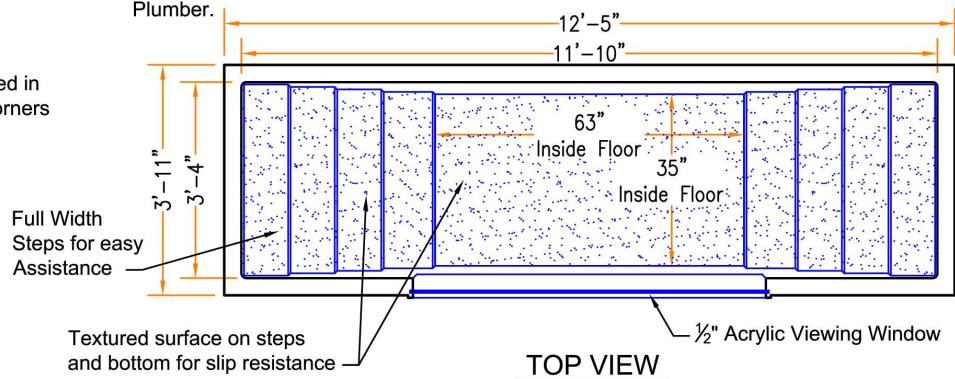

ChurchOutlet.com

Model 11-A

Baptistry Info.

Width: 3'-11"
 Length: 12'-5"
 Depth: 43"
 Water Capacity: 550 gal.
 Unit Weight: 280 lb. Dry
 Recommended Heater:
 PBH 10 kw / 750 EZ fill
 Available In Blue, White or Bone

Window is Optional

Note:

All interior corners are rounded for safety.

Drains can be Located in Either of the Four Corners

Drawings are property of Fiberglass Unlimited, Inc.; Dimensions may change slightly to accommodate manufacturing.